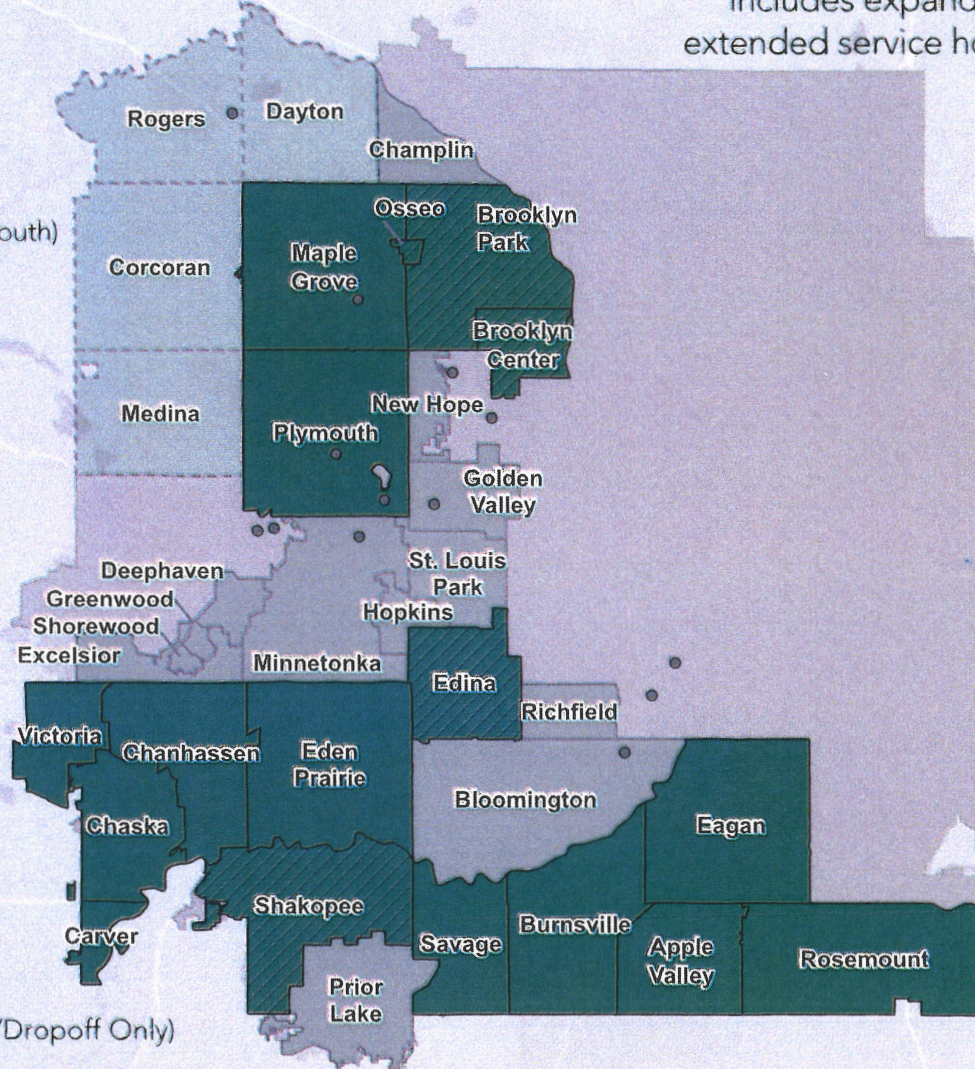

# Microtransit Service by Suburban Transit Providers

SouthWest Prime, MVTA Connect, Maple Grove MY RIDE, Plymouth Click & Ride

## Current Service

- Mall of America
- Minneapolis-Saint Paul Airport
- CROSS Services Food Shelf (Rogers)
- Robbinsdale Transit Center
- Crystal Shopping Center
- Abbott Northwestern WestHealth (Plymouth)
- Station 73 Park and Ride (Plymouth)
- Ridgedale Center (Minnetonka)
- Golden Valley Shopping Center
- Colonial Square (Wayzata)
- Downtown Wayzata
- Maple Grove Transit Station

## Expansion Service

- Minneapolis VA Health Care System

**MVTA Expansion**  
includes third shift service (9am-2pm)

**Maple Grove Expansion**  
includes expanded Saturday service  
extended service hours span in evening