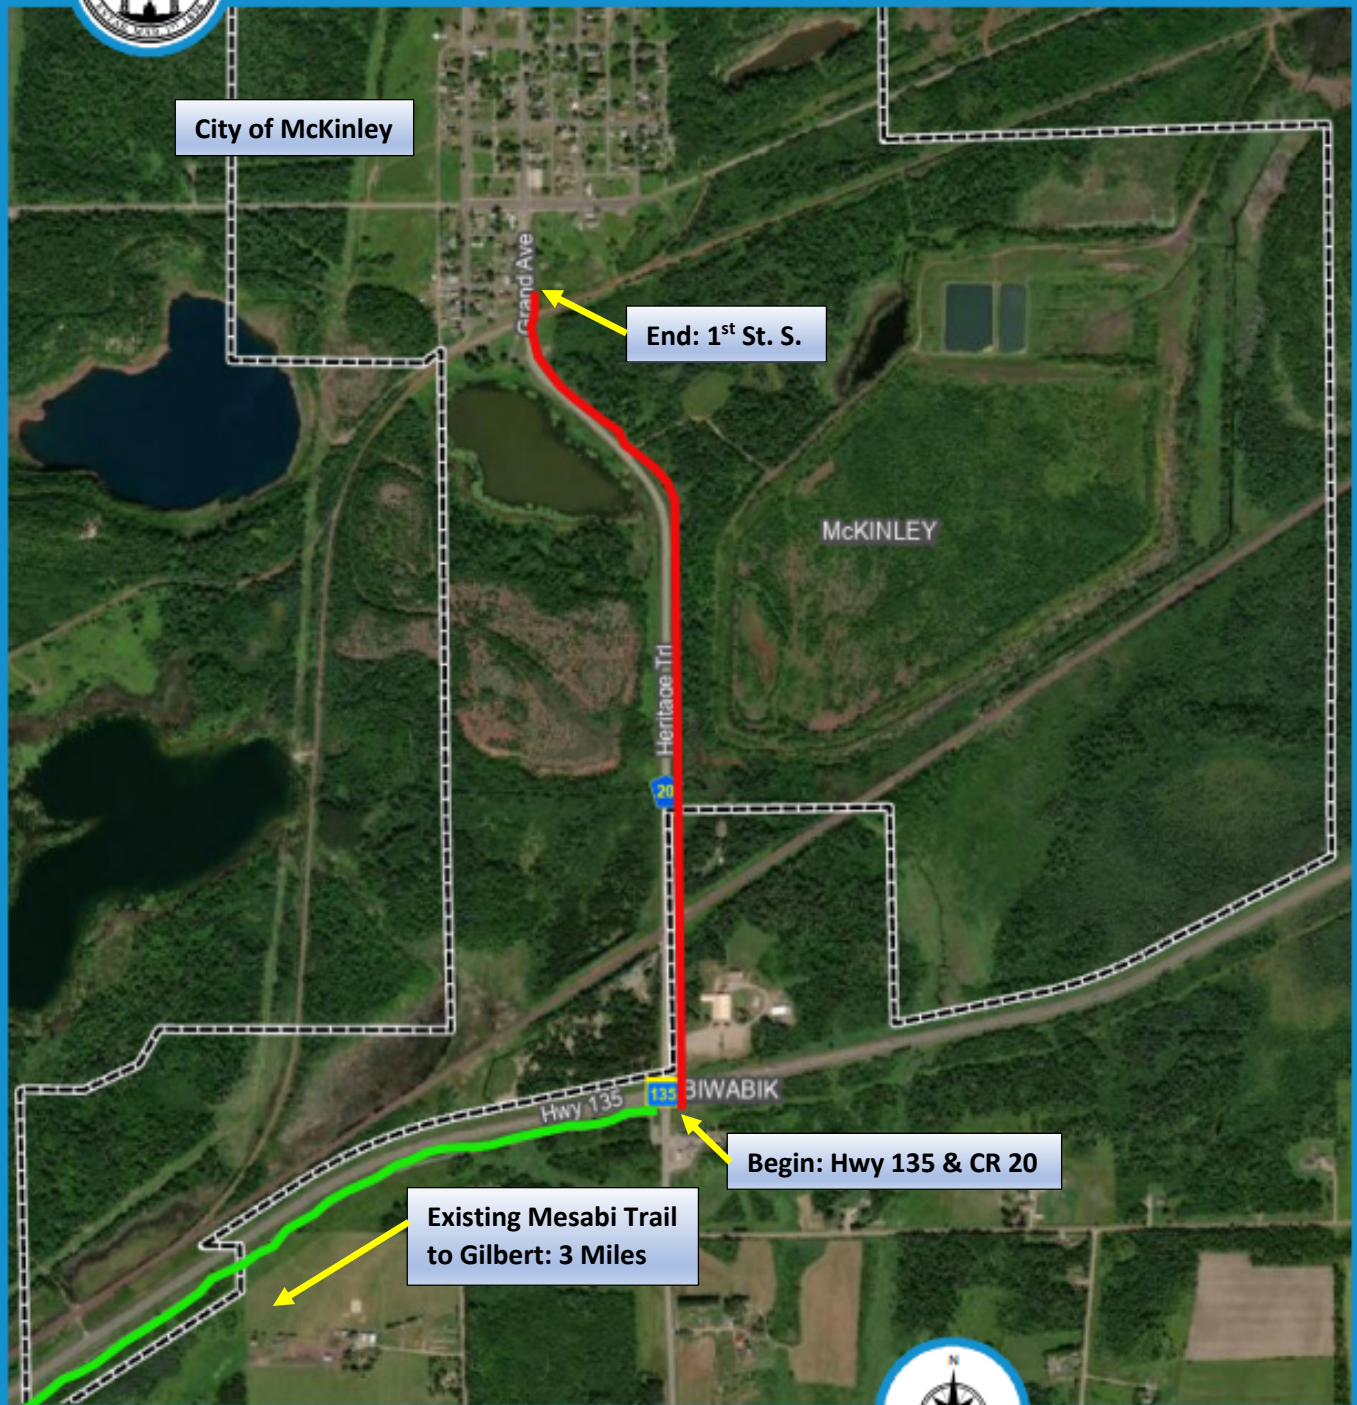

County Land Explorer

St. Louis County, Minnesota

Mesabi Trail: Gilbert to McKinley

default author

Map created using County Land Explorer
www.stlouiscountymn.gov/explorer

County Land Explorer
St. Louis County www.stlouiscountymn.gov/explorer Minnesota

Disclaimer

© Copyright St. Louis County Minnesota | All Rights Reserved Printed: 1/29/2021